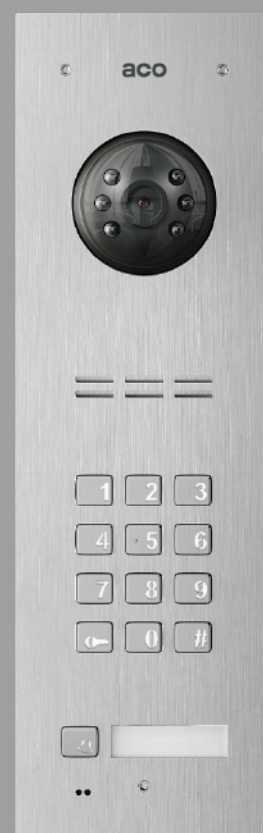

Como

#domowo
#funkcjonalnie
#elegancko