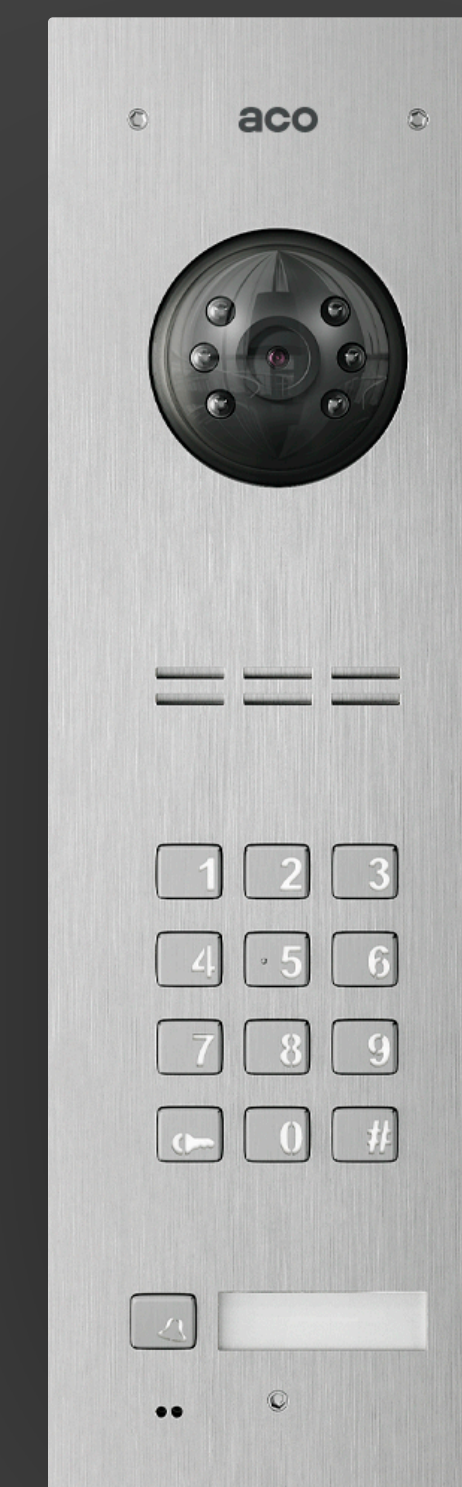

● LINIA COMO

Urządzenia dedykowane budynkom jednorodzinnym.
Produkty działają w systemach: PRO, PRO-A

Seria Como zawiera urządzenia nowej generacji przeznaczone do obsługi budynków jedno- i kilkurodzinnych. Jest ona dedykowana klientom indywidualnym, ceniącym sobie nowoczesny design oraz szeroki wybór funkcjonalności. Produkty podzieliliśmy na kategorie, aby ułatwić Ci ich wyszukiwanie w cenniku. Możesz przejrzeć go od razu w wersji elektronicznej klikając w przycisk „Online” lub wydrukować wybierając opcję „Druk”.

- **CENTRALA I ODBIORNIK MUSZĄ DZIAŁAĆ W RAMACH JEDNEGO SYSTEMU.**

ONLINE

DRUK