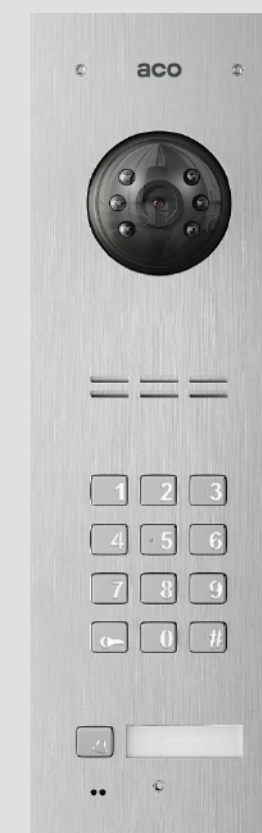

Familio

#rodzinnie
#odpokoień
#stylowo