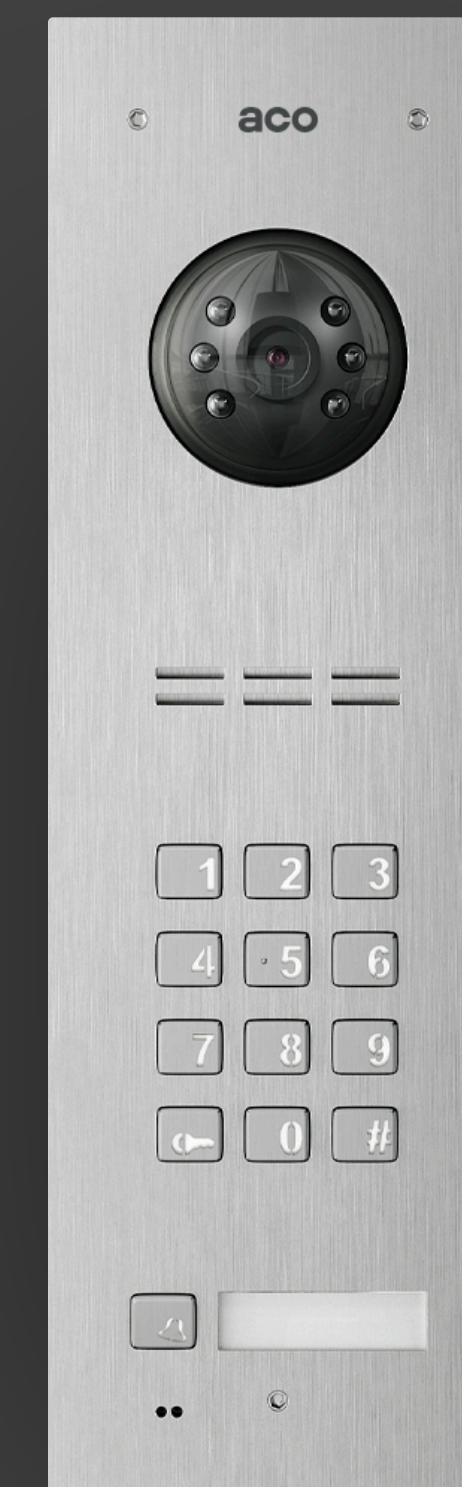

• LINIA FAMILIO

Klasyczne urządzenia do budownictwa jednorodzinnego.
Produkty działają w systemach: PRO, PRO-A, P, PV

Seria Familio zawiera klasyczne, eleganckie urządzenia przeznaczone do obsługi budynków jedno- i kilkunordzinnych. Jest ona dedykowana klientom indywidualnym, ceniącym sobie niezawodność oraz wysoki komfort użytkowania. Produkty podzieliliśmy na kategorie, aby ułatwić Ci ich wyszukiwanie w cenniku. Produkty podzieliliśmy na kategorie, aby ułatwić Ci ich wyszukiwanie w cenniku. Możesz przejrzeć go od razu w wersji elektronicznej klikając w przycisk „Online” lub wydrukować wybierając opcję „Druk”.

▸ **CENTRALA I ODBIORNIK MUSZĄ DZIAŁAĆ W RAMACH JEDNEGO SYSTEMU.**

ONLINE

DRUK